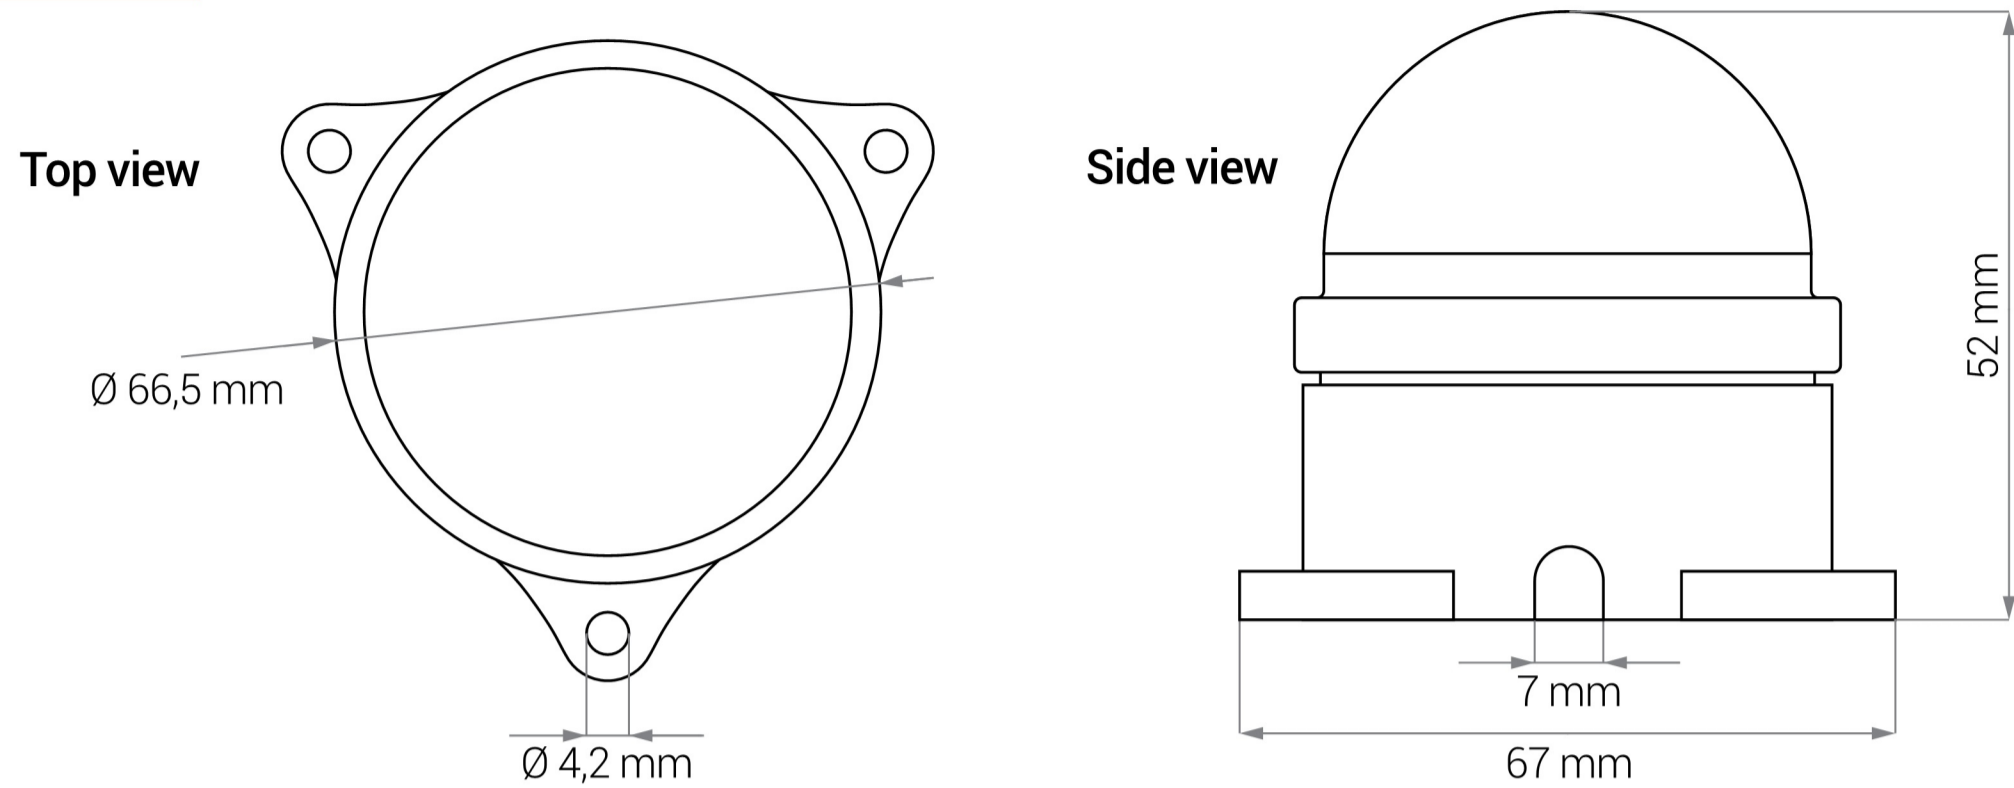

## Dimensions

## Specifications

Digital Output	Serial Output, USB
Response Time	<1 s
Sensitivity	1 W
Accuracy	5% (value <b>not</b> affected by tracking errors typical of pyrheliometers' measurements)
Dynamic Range	0-2000 W
IR Spectral Range	580-1030 nm
VIS Spectral Range	380-580 nm
UV Spectral Range	280-300 nm
Spectral Output	Integrated and 3-bands split
Mounting Zenithal Tilt Tolerance	± 5 degree
Mounting Azimuthal Tilt Tolerance	± 180 degree
Field of View	2π Rad
Max Data Rate (complete dataset)	1 Hz
Operating Temperature Range	-30°C ÷ 85°C
Operating Humidity Range	0-100%
IP Rating	67
Measure Stability	95% per year
Max Power Consumption	0.1 W
Weight (without cable)	40 g